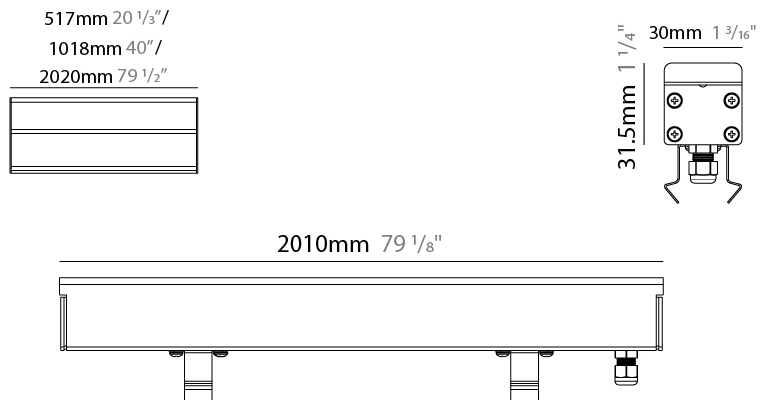

PROJECT	
TYPE	
SPECIFIER	
QUANTITY	
DATE	

RANGER 30 RECESSED

E12I0032-RGBW

base number

1. To build a product code in our configurator select the specify button on the base model # product page
2. To build a manual product code on this datasheet choose from the options listed below in blue font and add the suffix to the base model #

GENERAL

Series: Ranger 30
Brand: Unonovesette
Division: Exterior
Mounting Type: Recessed
Mounting Location: In-Ground
Subcategory: Drive Over

PHYSICAL

Shape: Rectangle
Length (mm): 2010
Length (in): 79 1/8
Width (mm): 30
Width (in): 1 1/8
Height (mm): 31.5
Height (in): 1 1/4
Light Distribution: Direct
Weight (kg): 2.22
Weight (lbs): 4.89
Load Resistance (kg): 5000
Load Resistance (lbs): 11023
Fixture Finish: Opal White
Fixture Material: Extruded PMMA with Opal
Cable Details: IP67 300mm Cable

ELECTRICAL

Lamp Type: LED
Input Wattage (W): 46
Dimming: DMX
Control Gear: DMX
Driver Included: No
Driver Location: Remote
Driver Type: Constant Voltage - Universal
Driver Class: Class 2
Input Voltage (V): 120 - 277
Output Voltage (V): 24

LED

Color Temperature (°K): RGBW
CRI: >90 CRI
Lamp Life (hrs): 100000
Special LEDs offerings: RGBW

OPTICAL

Optic°: 150
Beam Angle: Diffused
Adjustability: Fixed

RATINGS AND CERTIFICATIONS

Certified By: Certified for North American Standards
IP rating: IP67
IK Rating: IK10