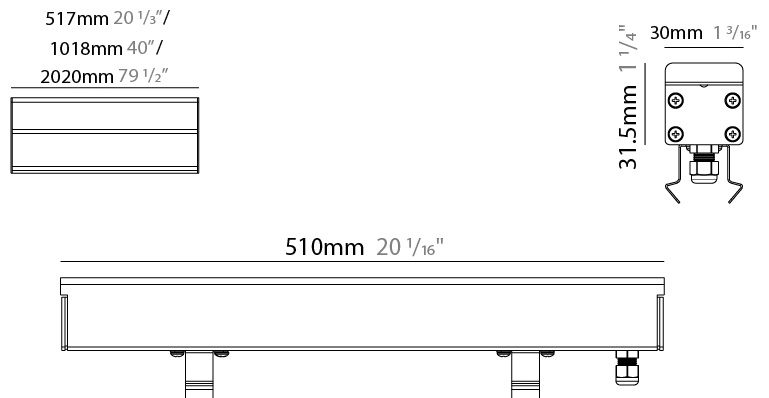

RANGER 30 RECESSED

E12I0030-RGBW

base number

PROJECT

TYPE

SPECIFIER

QUANTITY

DATE

1. To build a product code in our configurator select the specify button on the base model # product page
2. To build a manual product code on this datasheet choose from the options listed below in blue font and add the suffix to the base model #

GENERAL

Series: Ranger 30

Brand: Unonovesette

Division: Exterior

Mounting Type: Recessed

Mounting Location: In-Ground

Subcategory: Drive Over

PHYSICAL

Shape: Rectangle

Length (mm): 510

Length (in): 20

Width (mm): 30

Width (in): 1 1/4

Height (mm): 31.5

Height (in): 1 1/4

Light Distribution: Direct

Weight (kg): 0.56

Weight (lbs): 1.2

Load Resistance (kg): 5000

Load Resistance (lbs): 11023

Fixture Finish: Opal White

Fixture Material: Extruded PMMA with Opal

Cable Details: IP67 300mm Cable

ELECTRICAL

Lamp Type: LED

Input Wattage (W): 11.5

Dimming: DMX

Control Gear: DMX

Driver Included: No

Driver Location: Remote

Driver Type: Constant Voltage - Universal

Driver Class: Class 2

Input Voltage (V): 120 - 277

Output Voltage (V): 24

LED

Color Temperature (°K): RGBW

CRI: >90 CRI

Lamp Life (hrs): 100000

Special LEDs offerings: RGBW

OPTICAL

Optic°: 150

Beam Angle: Diffused

Adjustability: Fixed

RATINGS AND CERTIFICATIONS

Certified By: Certified for North American Standards

IP rating: IP67

IK Rating: IK10